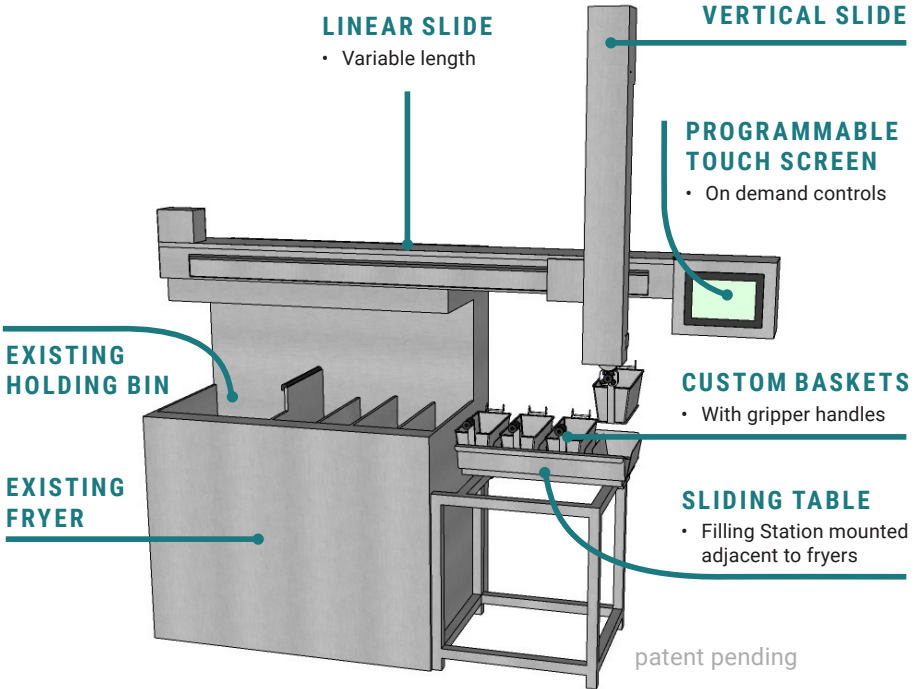

RoboFry[®]

U-Fill

U-FILL IT & FORGET IT!

Chuck Reid
President

p (616) 796-1104
c (704) 904-3847
chuck.reid@charter-house.com
GoToCHI.com

SEMI-AUTOMATED SYSTEM

STEP

- 1. FILL BASKET** with a variety of food, chips, nuggets, onion rings etc.
- 2. PUSH TABLE IN** and **PRESS START**
- 3. ROBOFRY DOES THE REST**, cooking, shaking and dispensing cooked items.
- 4. U FILL IT AND FORGET IT!** Improving quality and efficiency with the press of a button!

- **RETROFIT-ABLE** for any kitchen
- **SCALABLE** to any vat size
- **AUTOMATED COOKING TIMES**