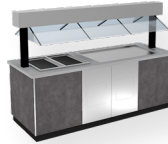

# MERIDIAN 21

Single Booth

Double Booth

Waiting Bench

Table  
*Grey Top*

Table  
*Red Top*

Community Table

Table  
*Eating Counter*

Beverage Center

Hot Buffet  
*1 Sided*

Cold Buffet  
*1 Sided*

Hot Buffet  
*2 Sided*

Cold Buffet  
*2 Sided*

Trash  
*With Storage*

Trash

POS Service Counter